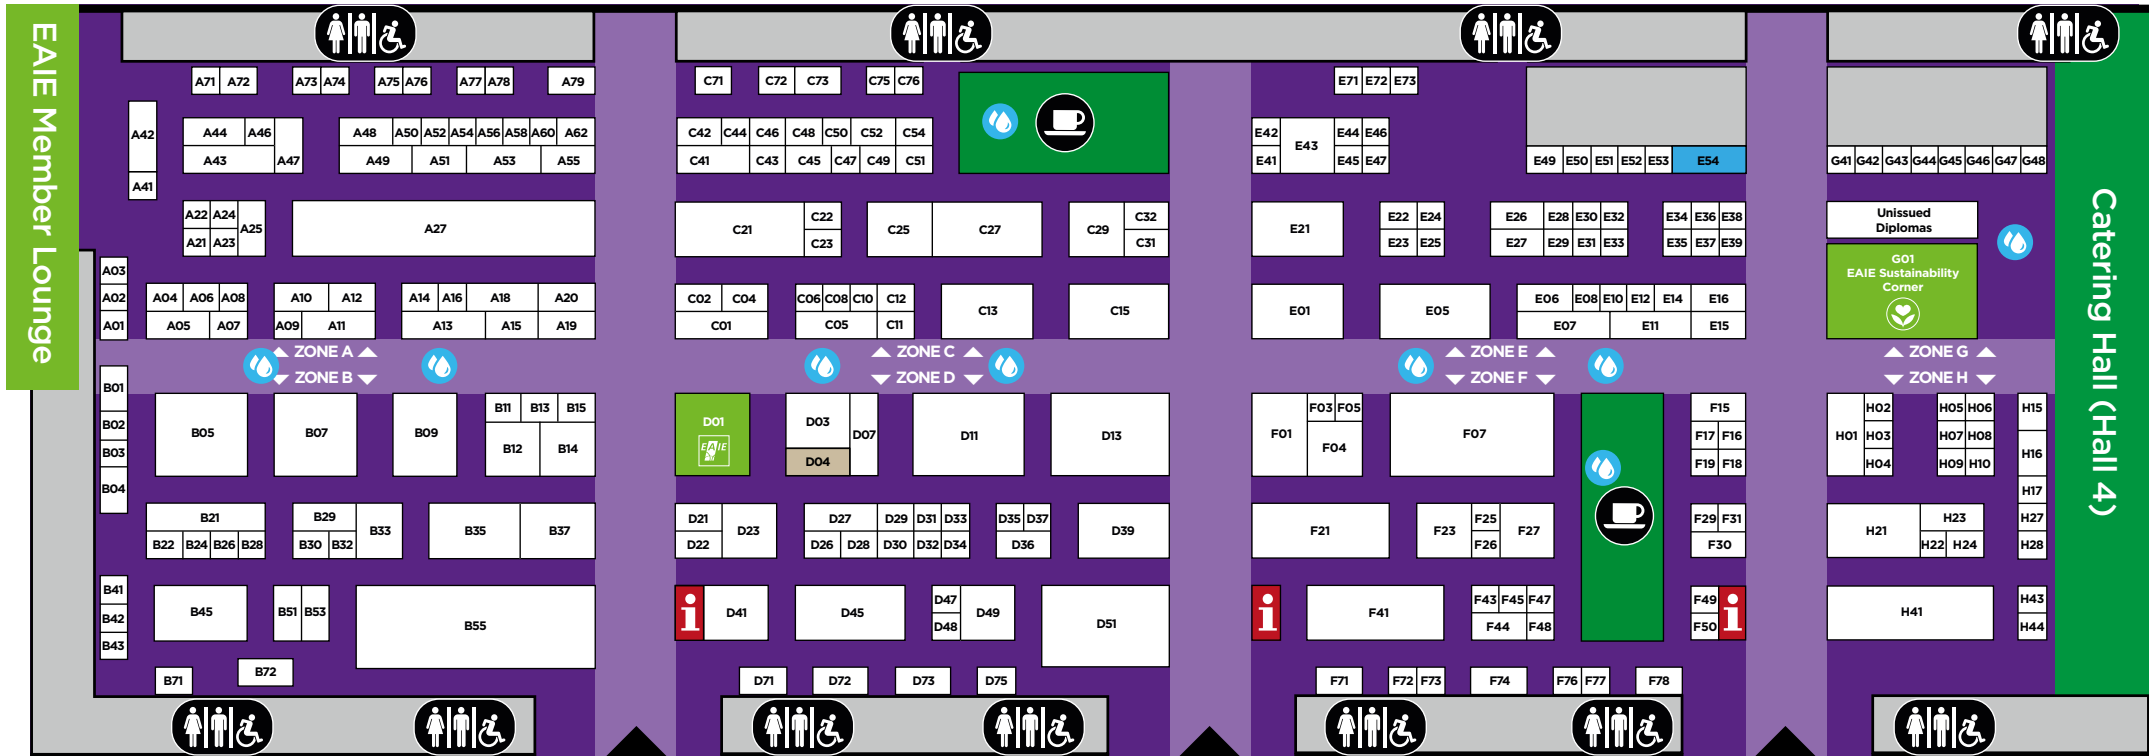

*Please note all times are subject to change. Updated 4 September 2024.

MEETT Conference Centre OVERVIEW FLOOR PLAN

MEETT Convention Centre

LEVEL 1

LEVEL 0

LEVEL 0.5 - - - -> (Toilets only)

- Toilets 
- Stairs, lifts, escalators 
- Information desks 
- Hotel & Tourist Information desk 

EAIE TOULOUSE 2024

EXHIBITION FLOOR PLAN

- Water refill stations 
- Toilets 
- Coffee points 
- Exhibition Information desks 
- Exhibitor Service desk 
- EAIE 2025 - Book your stand 

MEETT Convention Centre