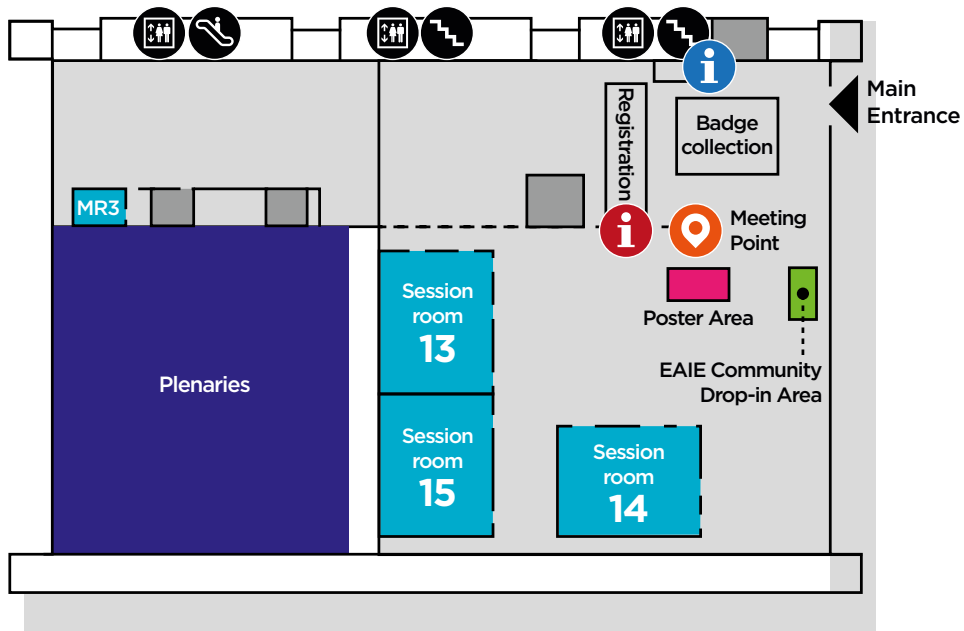

*Please note all times are subject to change. Updated 4 September 2024.

MEETT Conference Centre OVERVIEW FLOOR PLAN

MEETT Convention Centre

LEVEL 1

LEVEL 0

LEVEL 0.5 - - - -> (Toilets only)

- Toilets 
- Stairs, lifts, escalators 
- Information desks 
- Hotel & Tourist Information desk 

EAIE TOULOUSE 2024

EXHIBITION FLOOR PLAN

- Water refill stations 
- Toilets 
- Coffee points 
- Exhibition Information desks 
- Exhibitor Service desk 
- EAIE 2025 - Book your stand 

MEETT Convention Centre