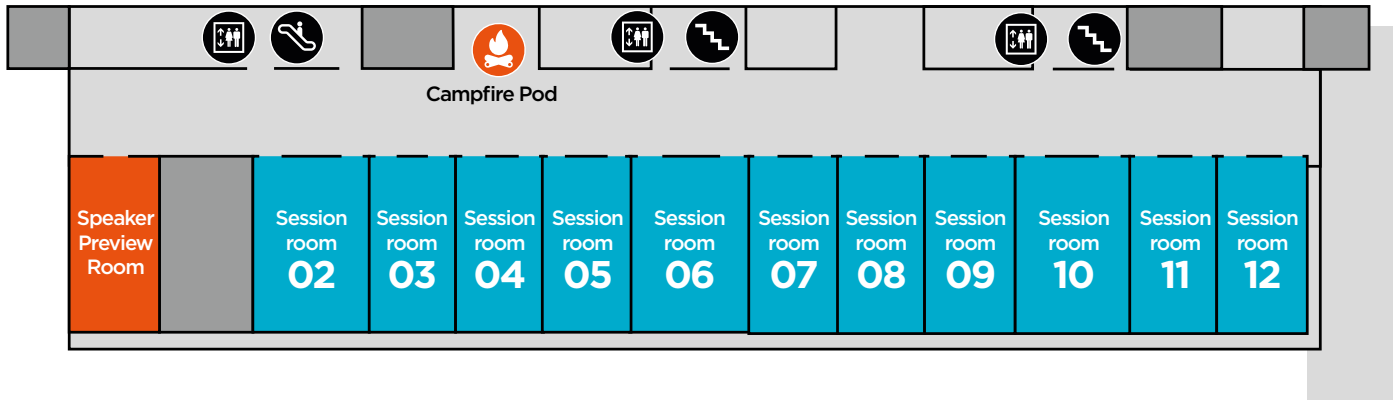

08:00-12:00 Speaker Preview Room open

08:30-12:00 Exhibition, Member Lounge, EAIE Sustainability Corner open

08:30-13:00 Exhibition open

08:30-15:00 EAIE Village (Foodtrucks from 11:00-14:00)

09:00-10:00 Sessions 09

*Please note all times are subject to change. Updated 4 September 2024.

MEETT Conference Centre OVERVIEW FLOOR PLAN

MEETT Convention Centre

LEVEL 1

LEVEL 0

LEVEL 0.5 - - - -> (Toilets only)

- Toilets 
- Stairs, lifts, escalators 
- Information desks 
- Hotel & Tourist Information desk 

EAIE TOULOUSE 2024

EXHIBITION FLOOR PLAN

- Water refill stations 
- Toilets 
- Coffee points 
- Exhibition Information desks 
- Exhibitor Service desk 
- EAIE 2025 - Book your stand 

MEETT Convention Centre