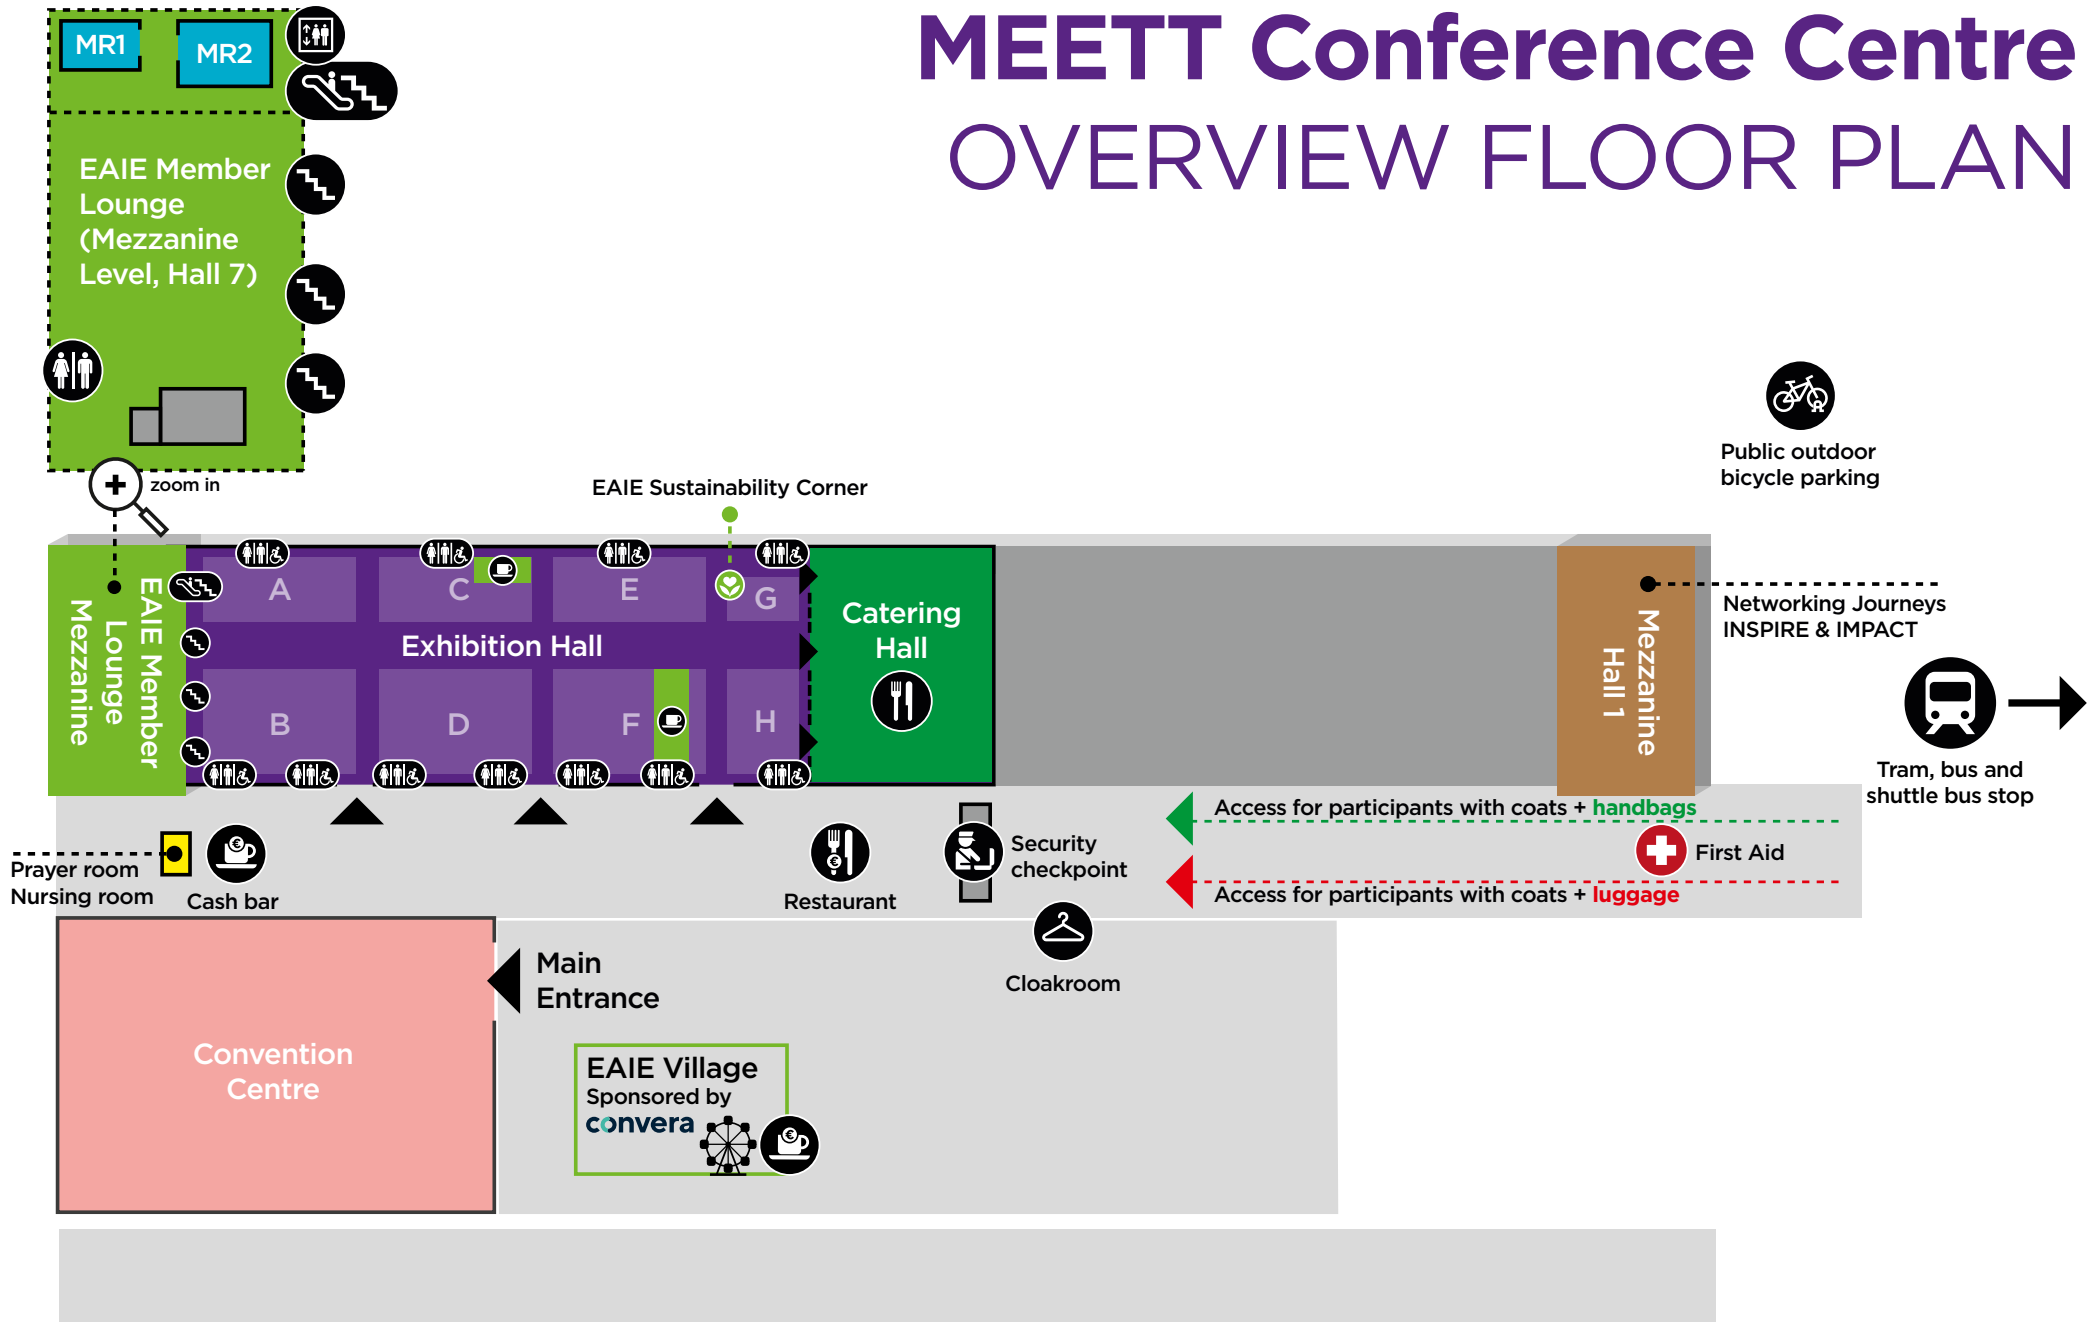

08:00-12:00 Speaker Preview Room open

08:30-12:00 Exhibition, Member Lounge, EAIE Sustainability Corner open

08:30-13:00 Exhibition open

08:30-15:00 EAIE Village (Foodtrucks from 11:00-14:00)

09:00-10:00 Sessions 09

09:00-11:00 Community Drop-in Area

09:00-11:30 Campfire sessions

10:00-11:00 Sessions 10

10:30-11:15 Choir rehearsal 03

12:00-13:00 Closing Plenary

13:00-15:00 Closing Luncheon

€ Events marked with this symbol require pre-registration and extra cost.

*Please note all times are subject to change. Updated 4 September 2024.

MEETT Conference Centre OVERVIEW FLOOR PLAN

MEETT Convention Centre

LEVEL 1

LEVEL 0

LEVEL 0.5 - - - -> (Toilets only)

- Toilets 
- Stairs, lifts, escalators 
- Information desks 
- Hotel & Tourist Information desk 

EAIE TOULOUSE 2024

EXHIBITION FLOOR PLAN

- Water refill stations 
- Toilets 
- Coffee points 
- Exhibition Information desks 
- Exhibitor Service desk 
- EAIE 2025 - Book your stand 

MEETT Convention Centre